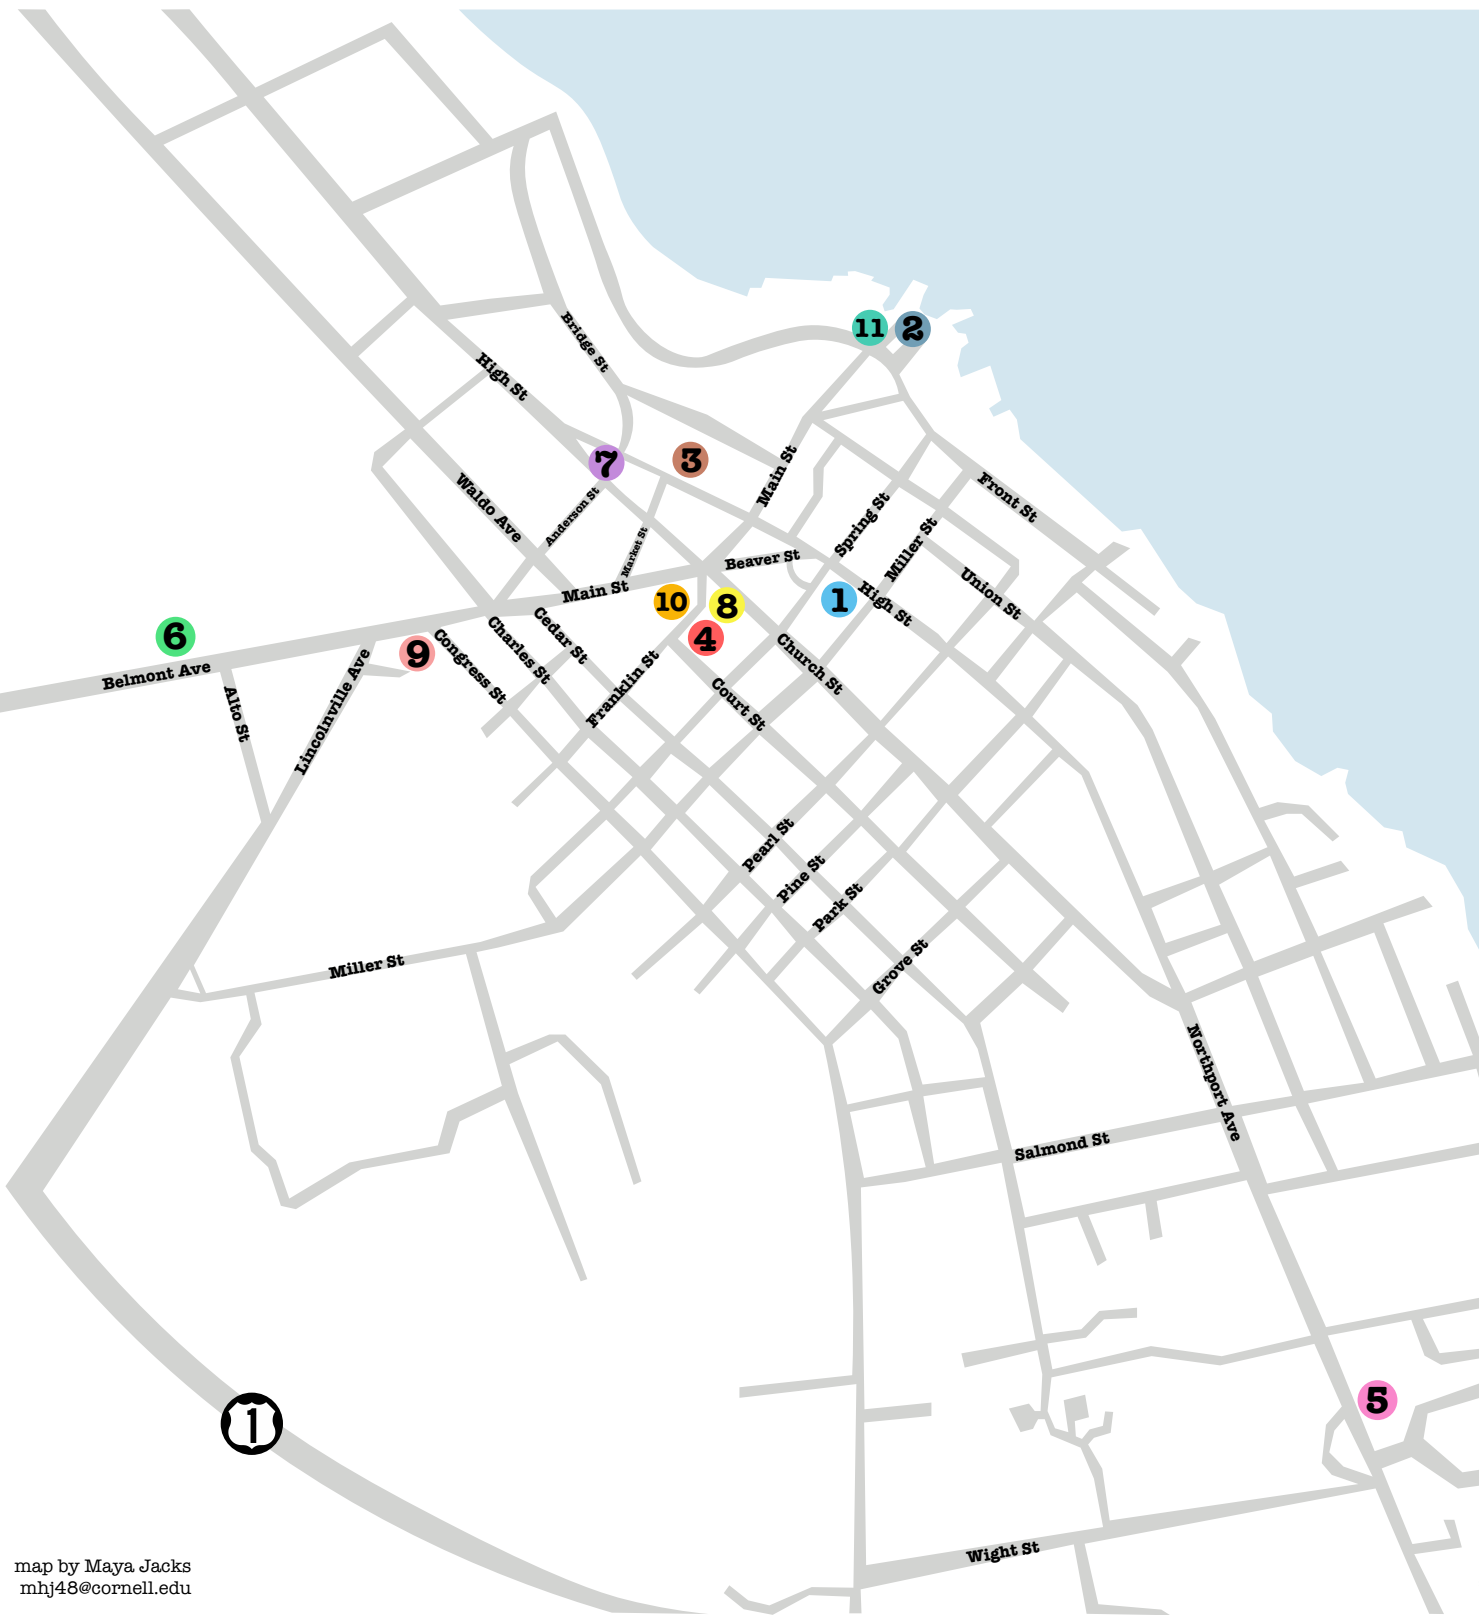

BELFAST GARDEN CLUB Public Gardens

- 1 Belfast Free Library
- 2 Belfast Wharf
- 3 City Hall
- 4 Coast Guard Station
- 5 Crab Apple Allee at City Park
- 6 Grove Cemetery Chapel
- 7 Margaret's Point
- 8 Police Station
- 9 Pollinator Garden at Wales Park*
- 10 Post Office Square
- 11 Water Loo